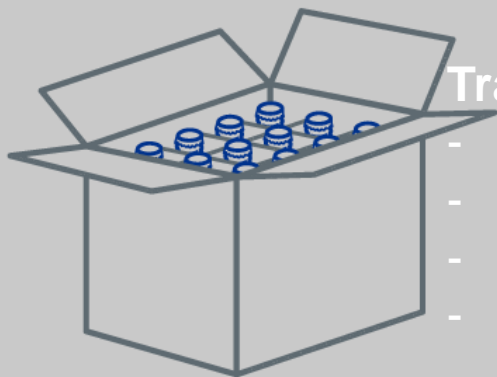

Beer Packaging

Transit Boxes with Dividers

- 24 x 330ml Bottle
- 24 x 500ml Bottle
- 12 x 330ml Bottles
- 24 x 500ml Bottles

CAPS CASES

Carry Handle Packs

Courier Safe Packs

Caters for 500ml & 330ml bottles in same pack

Can Topper

6 x 330ml Cans

Fully recyclable alternative to plastic

24 x 330ml Can Boxes

Call us on 01638 667326
Or email sales@capscases.co.uk

Bespoke printing available on all items

Bespoke sizes available